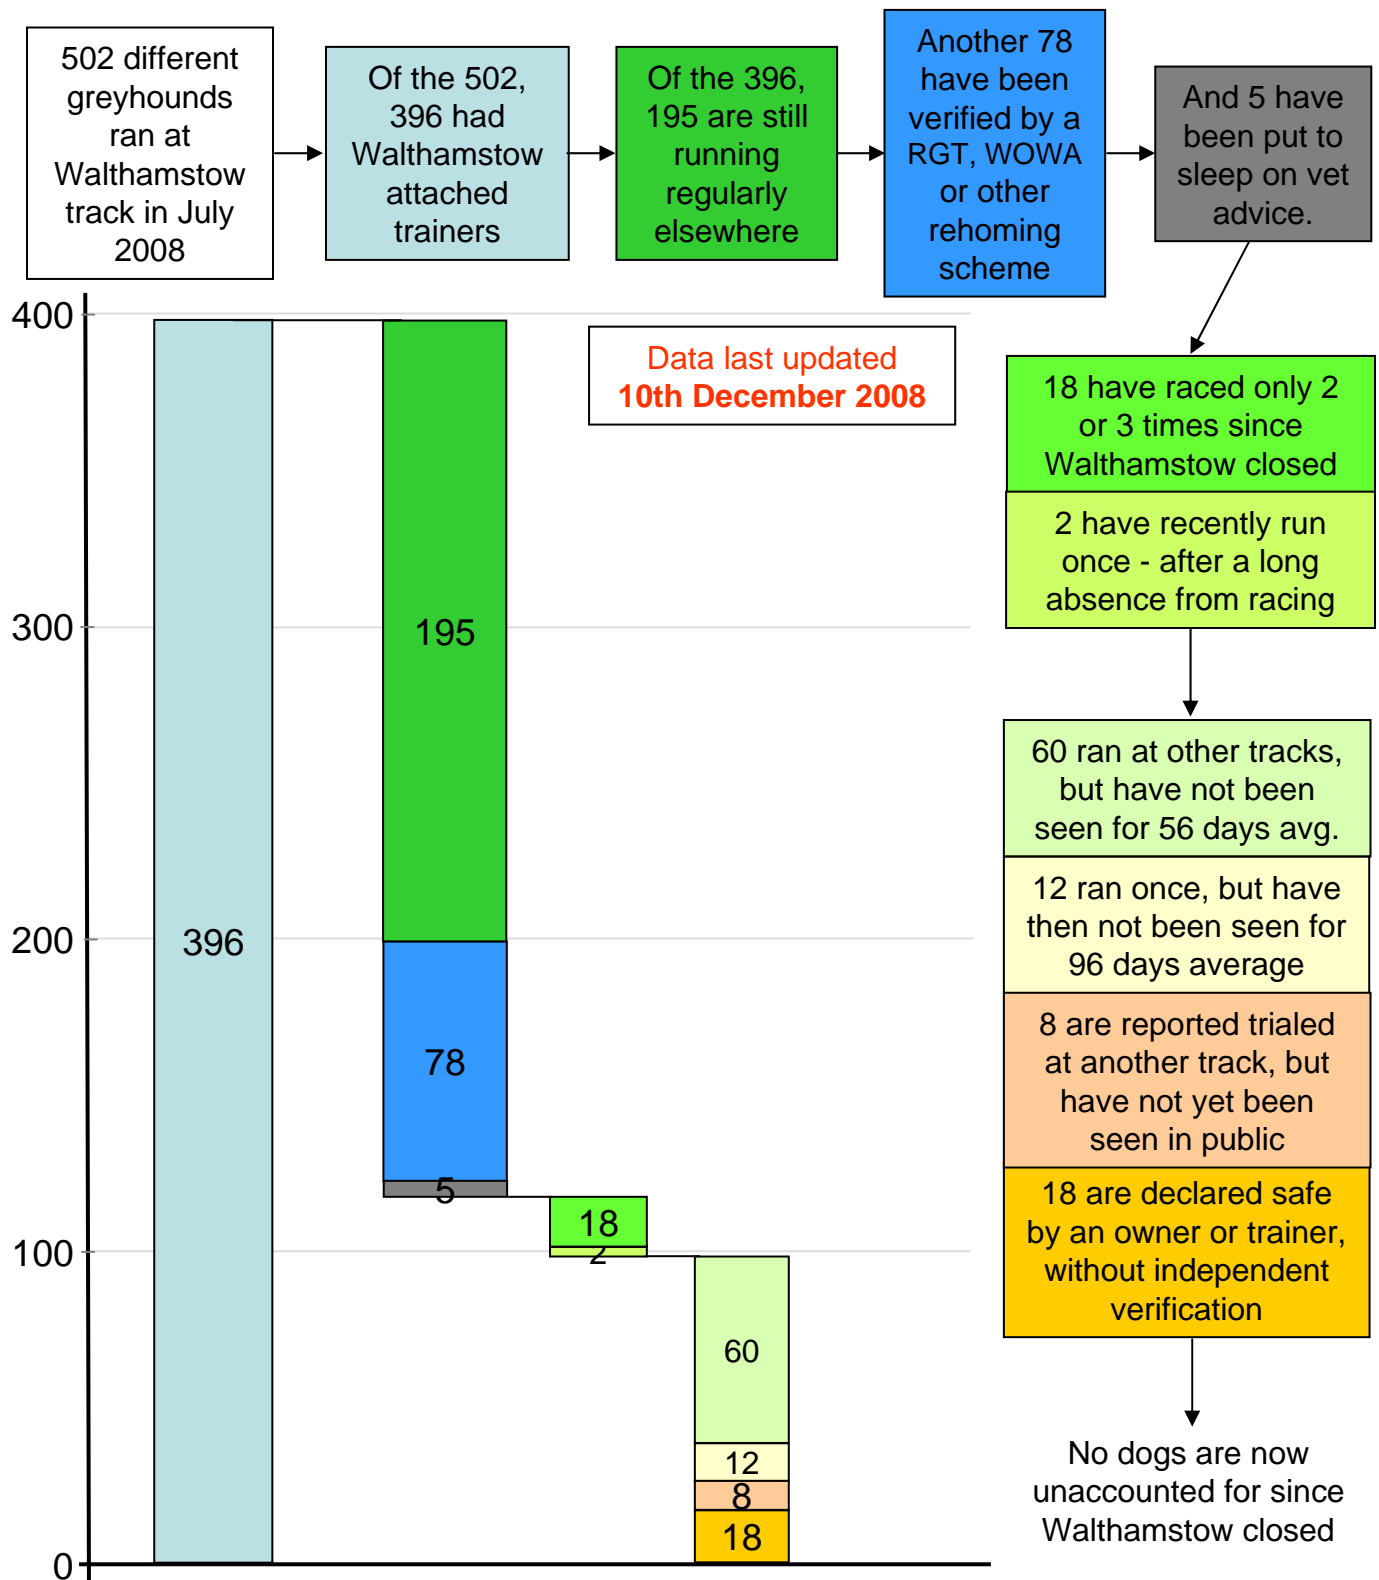

Where have all the greyhounds gone?

"Have all the greyhounds that ran in July 2008 at Walthamstow gone on to establish stable lives elsewhere?"

WOWA = Walthamstow Owners and Welfare Association
 RGT = Retired Greyhound Trust